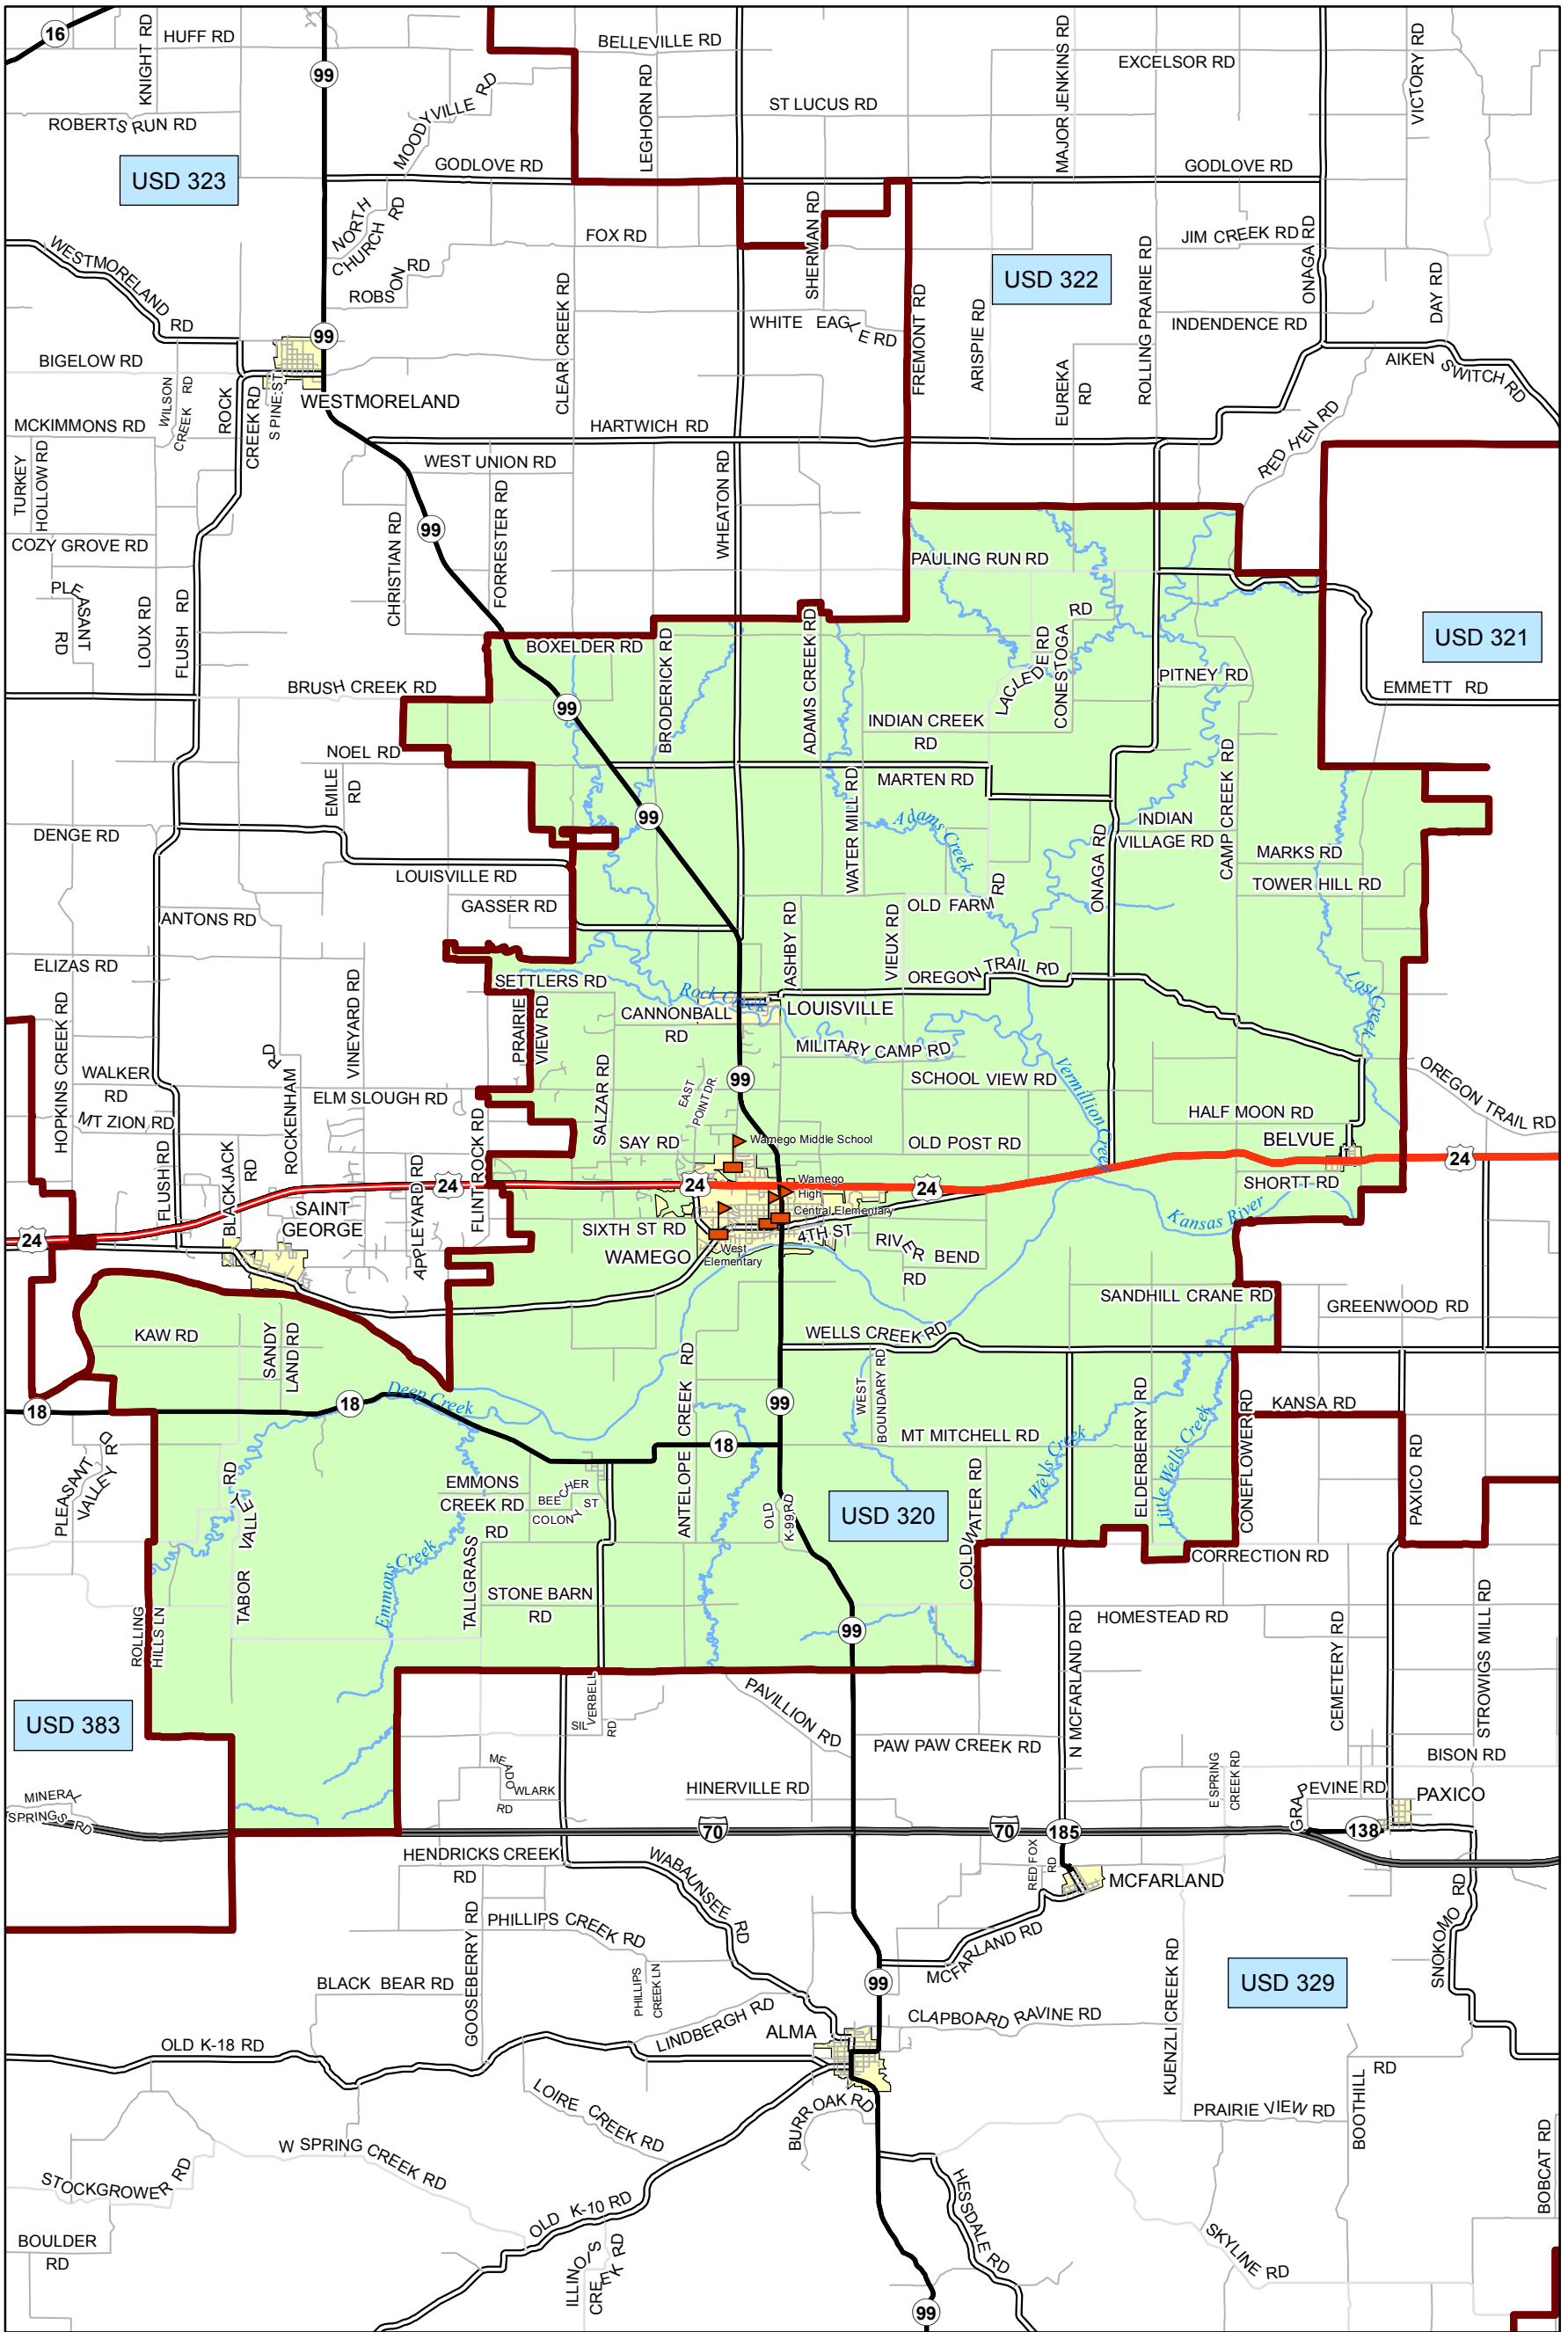

USD 320 District Map

PREPARED BY THE
KANSAS DEPARTMENT OF TRANSPORTATION
BUREAU OF TRANSPORTATION PLANNING

MAP CREATED TUESDAY, JUNE 02, 2015

KDOT makes no warranties, guarantees, or representations for accuracy of this information and assumes no liability for errors or omissions.

-  Primary/Secondary School
-  Post Secondary School
-  District Boundaries